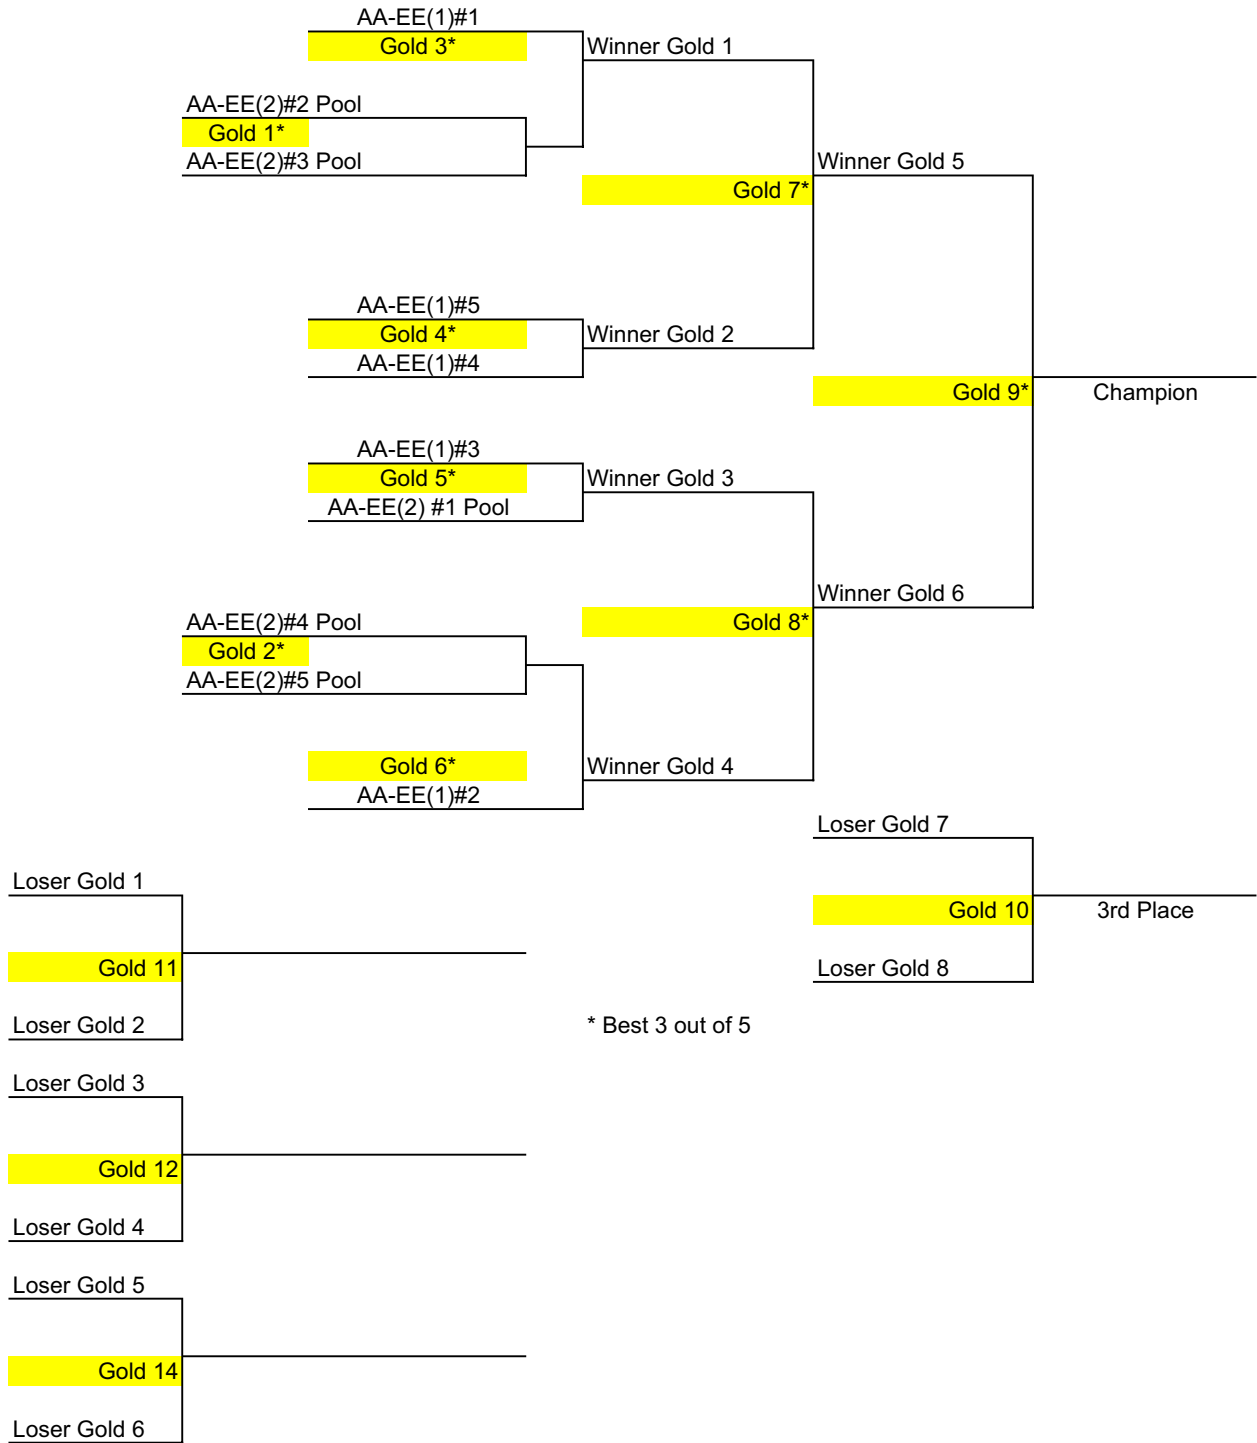

Gold Tournament Bracket