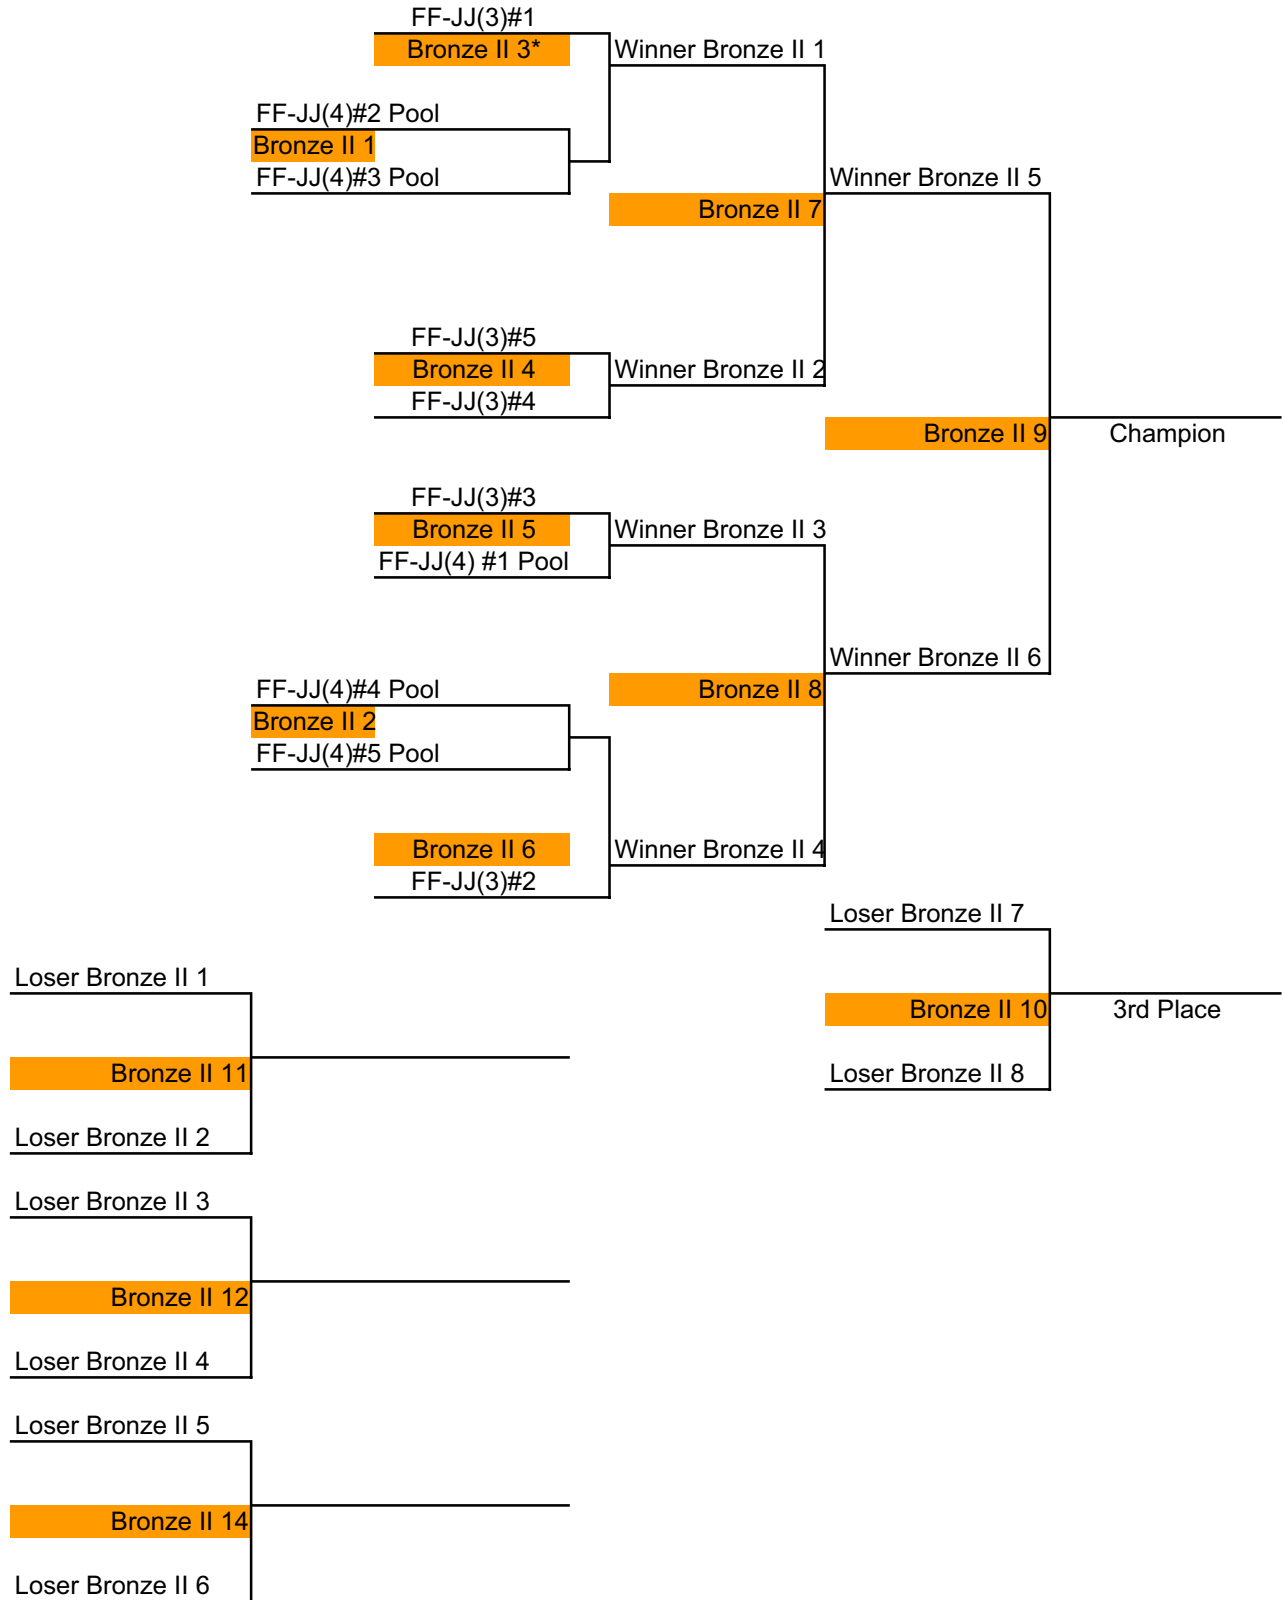

Gold Tournament Bracket

Silver Tournament Bracket

Bronze I Tournament Bracket

Bronze II Tournament Bracket

Friday	Court 1	Court 2	Court 3	Court 4	Court 5	Court 6	Court 7
3:00 PM	FF-JJ Pool Play	FF-JJ Pool Play	FF-JJ Pool Play	FF-JJ Pool Play	FF-JJ Pool Play	Gold 1* Prelim	Silver 1 Prelim
3:15 PM							
3:30 PM							
3:45 PM							
4:00 PM						Gold 2* Prelim	Silver 2 Prelim
4:15 PM							
4:30 PM							
4:45 PM							
5:00 PM							
5:15 PM							
5:30 PM							
5:45 PM							
6:00 PM	Dinner Break						
6:15 PM							
6:30 PM	Gold 3* Quarter Final			Gold 5* Quarter Final			
6:45 PM							
7:00 PM		Bronze I 1 Prelim	Silver 3 Quarter Finals		Bronze II 1 Prelim	Silver 5 Quarter Finals	
7:15 PM							
7:30 PM							
7:45 PM							
8:00 PM	Gold 4* Quarter Final	Bronze I 2 Prelim	Silver 4 Quarter Finals	Gold 6* Quarter Final	Bronze II 2 Prelim	Silver 6 Quarter Finals	
8:15 PM							
8:30 PM							
8:45 PM							
9:00 PM							
9:15 PM							
9:30 PM							
9:45 PM							
Saturday	Court 1	Court 2	Court 3	Court 4	Court 5	Court 6	Court 7
8:00 AM							
8:15 AM							
8:30 AM	Bronze I 3 Quarter Final	Bronze I 4 Quarter Final	Bronze I 5 Quarter Final	Bronze II 3 Quarter Final	Bronze II 4 Quarter Final	Bronze II 5 Quarter Final	
8:45 AM							
9:00 AM							
9:15 AM							
9:30 AM	Silver 7 Semi-Final	Bronze II 6 Quarter Final			Silver 8 Semi-Final	Bronze I 6 Quarter Final	
9:45 AM							
10:00 AM							
10:15 AM							
10:30 AM	Bronze I 7 Semi-Final	Bronze II 8 Semi-Final	Gold 7* Semi-Final	Gold 8* Semi-Final	Bronze II 7 Semi-Final	Bronze I 8 Semi-Final	
10:45 AM							
11:00 AM							
11:15 AM							
11:30 AM	Gold 14 Consolation	Silver 10 3rd Place	Gold 12 Consolation	Gold 11 Consolation	Bronze II 12 Consolation	Bronze I 12 Consolation	Silver 12 Consolation
11:45 AM							
12:00 PM							
12:15 PM							
12:30 PM	Bronze II 14 Consolation	Gold 10 3rd Place	Bronze I 10 3rd Place	Bronze II 10 3rd Place	Bronze II 11 Consolation	Bronze I 11 Consolation	Silver 11 Consolation
12:45 PM							
1:00 PM							
1:15 PM							
1:30 PM	Silver 9 Championship	Bronze I 9 Championship	Bronze I 14 Consolation	Bronze II 9 Championship			Silver 14 Consolation
1:45 PM							
2:00 PM							
2:15 PM							
2:30 PM							
2:45 PM							
3:00 PM						Gold 9* Championship	
3:15 PM							
3:30 PM							* Best 3 out of 5
3:45 PM							
4:00 PM							
4:15 PM							
					Closing Ceremony		