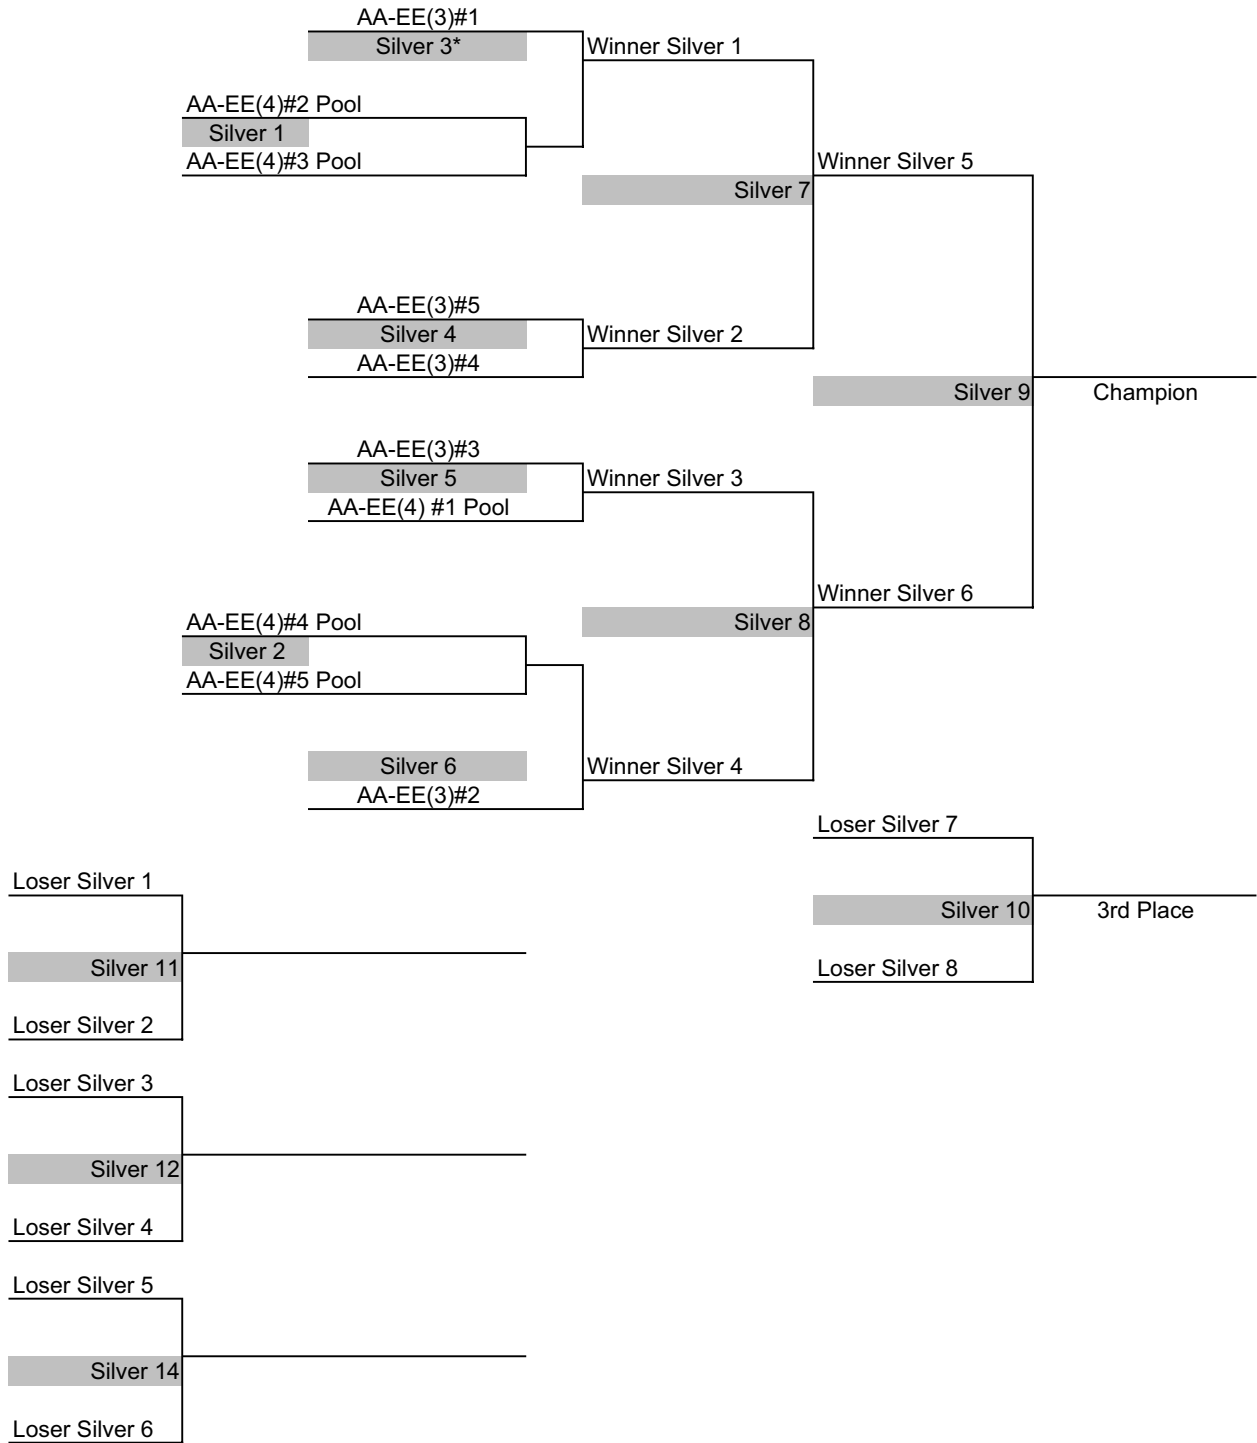

Silver Tournament Bracket