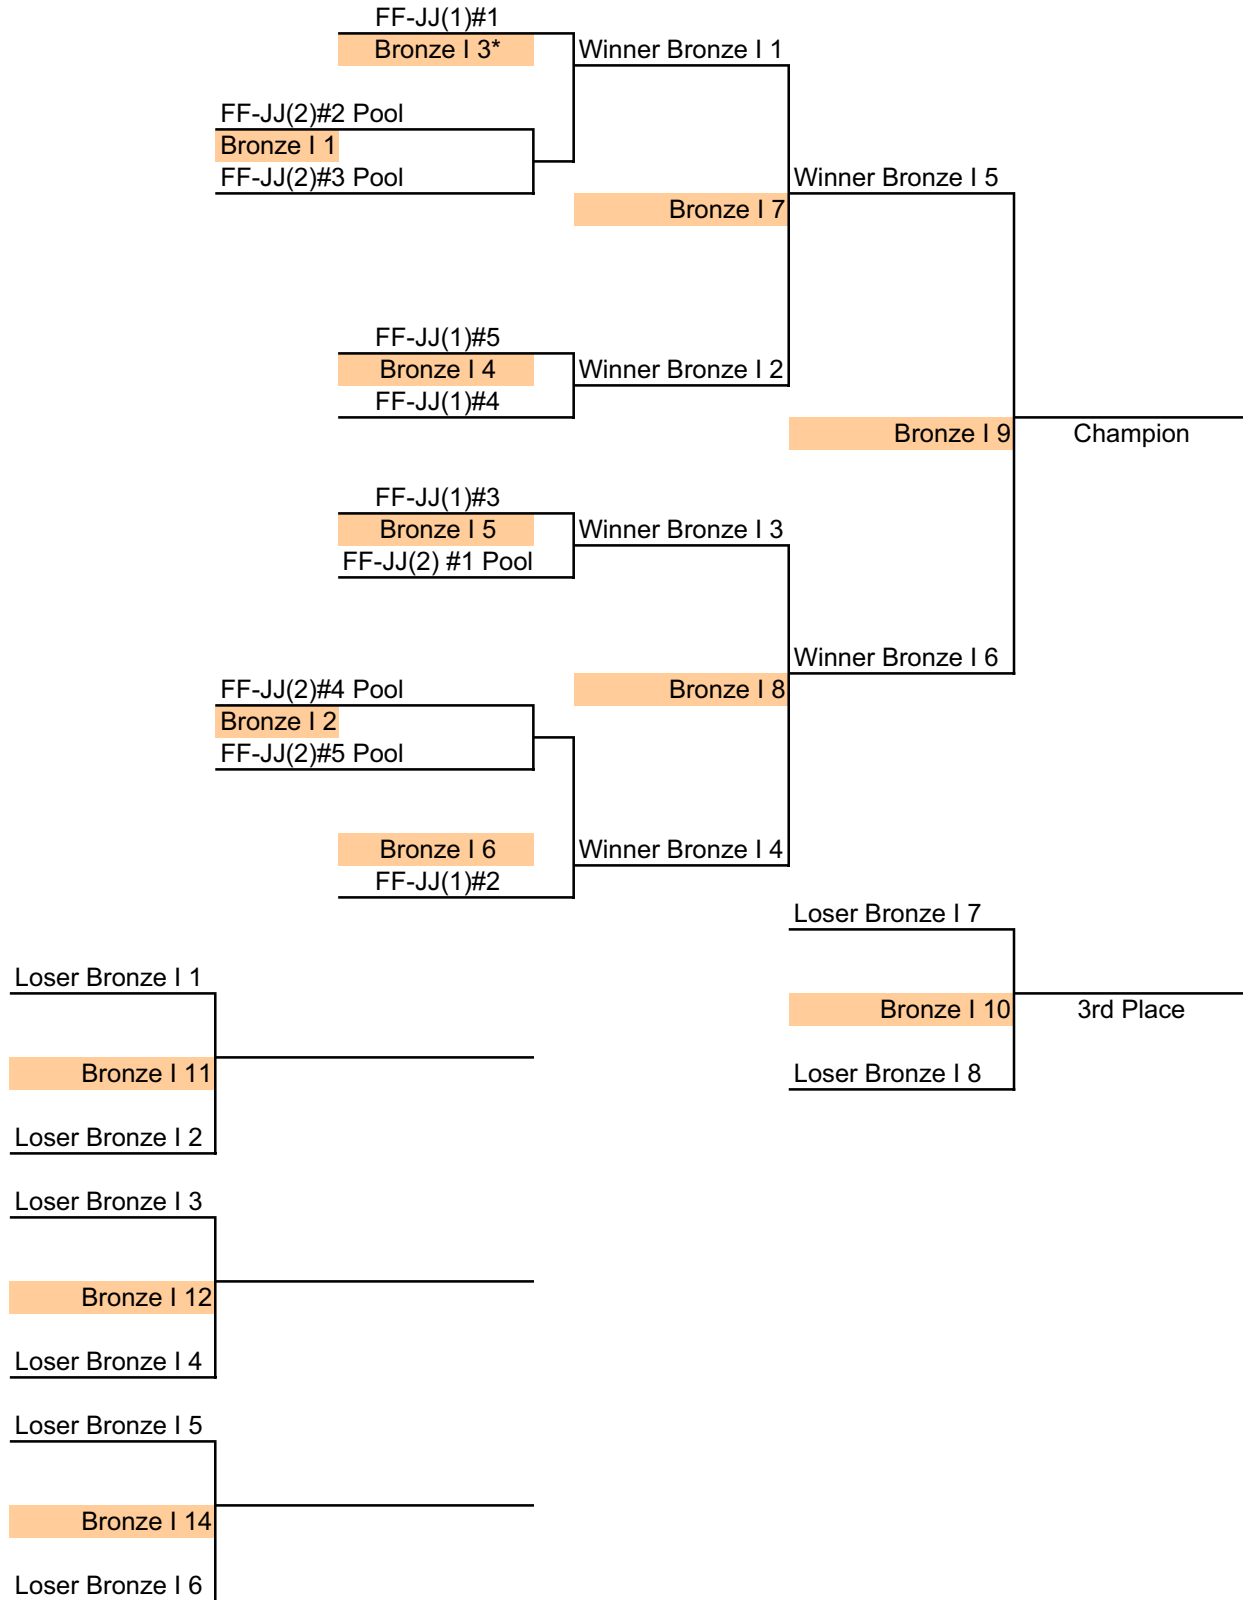

Bronze I Tournament Bracket