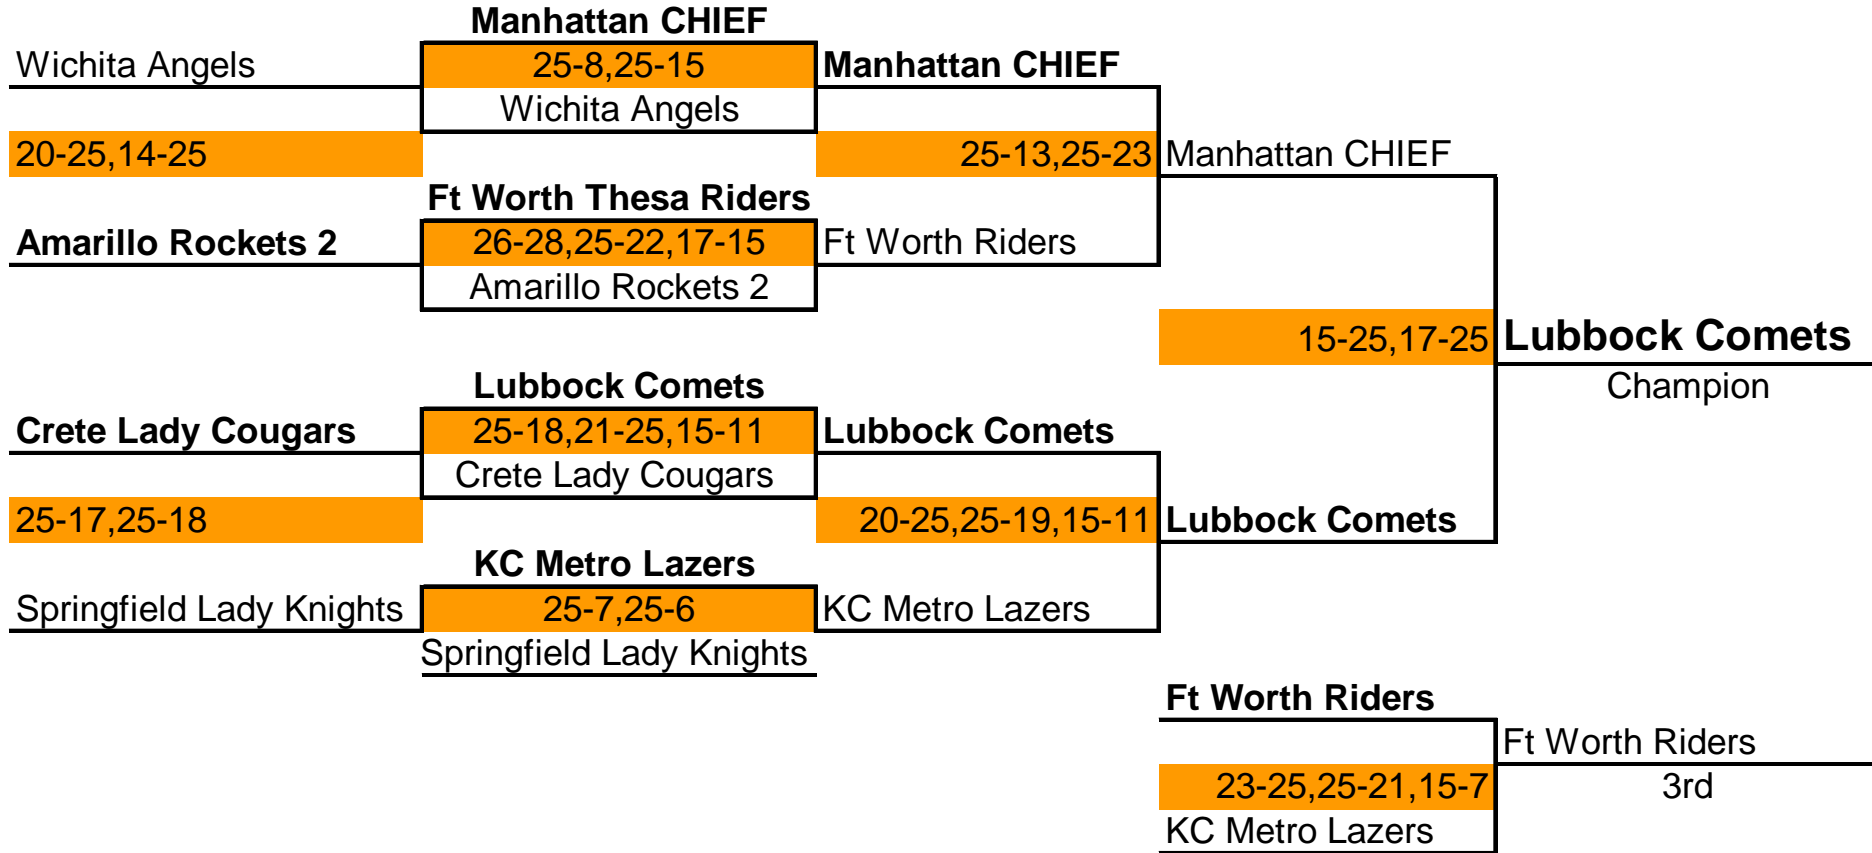

BRONZE FINAL

All Matches best 2 out of 3