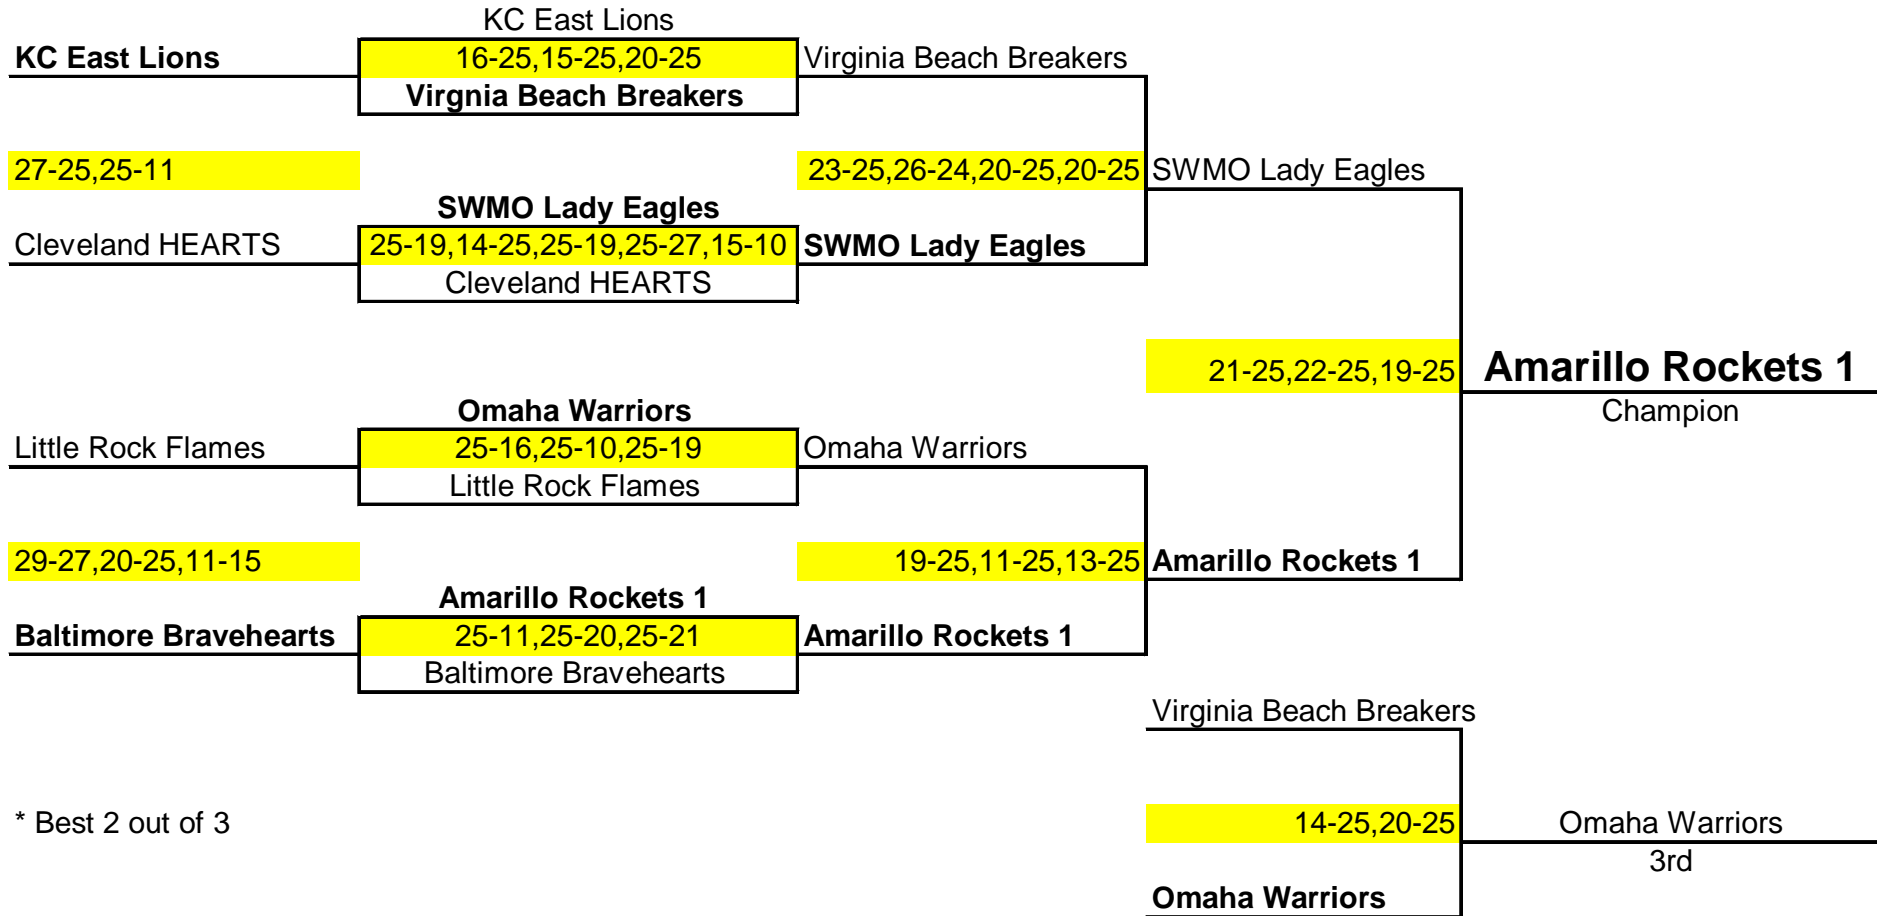

GOLD FINAL

SILVER FINAL

ACHF Joplin Lions

25-16,25-18

Bellevue Mustangs

AZ Heat
25-23,25-23
Bellevue Mustangs

Rockford Fire

25-16,29-27

Grace Christian Monarchs

Rockford Fire
8-25,11-25
Austin Royals

Indy Silver Lightning

25-18,20,25,15-7

AZ Heat

Austin Royals

20-25,17-25

Goshen Blue Blazers