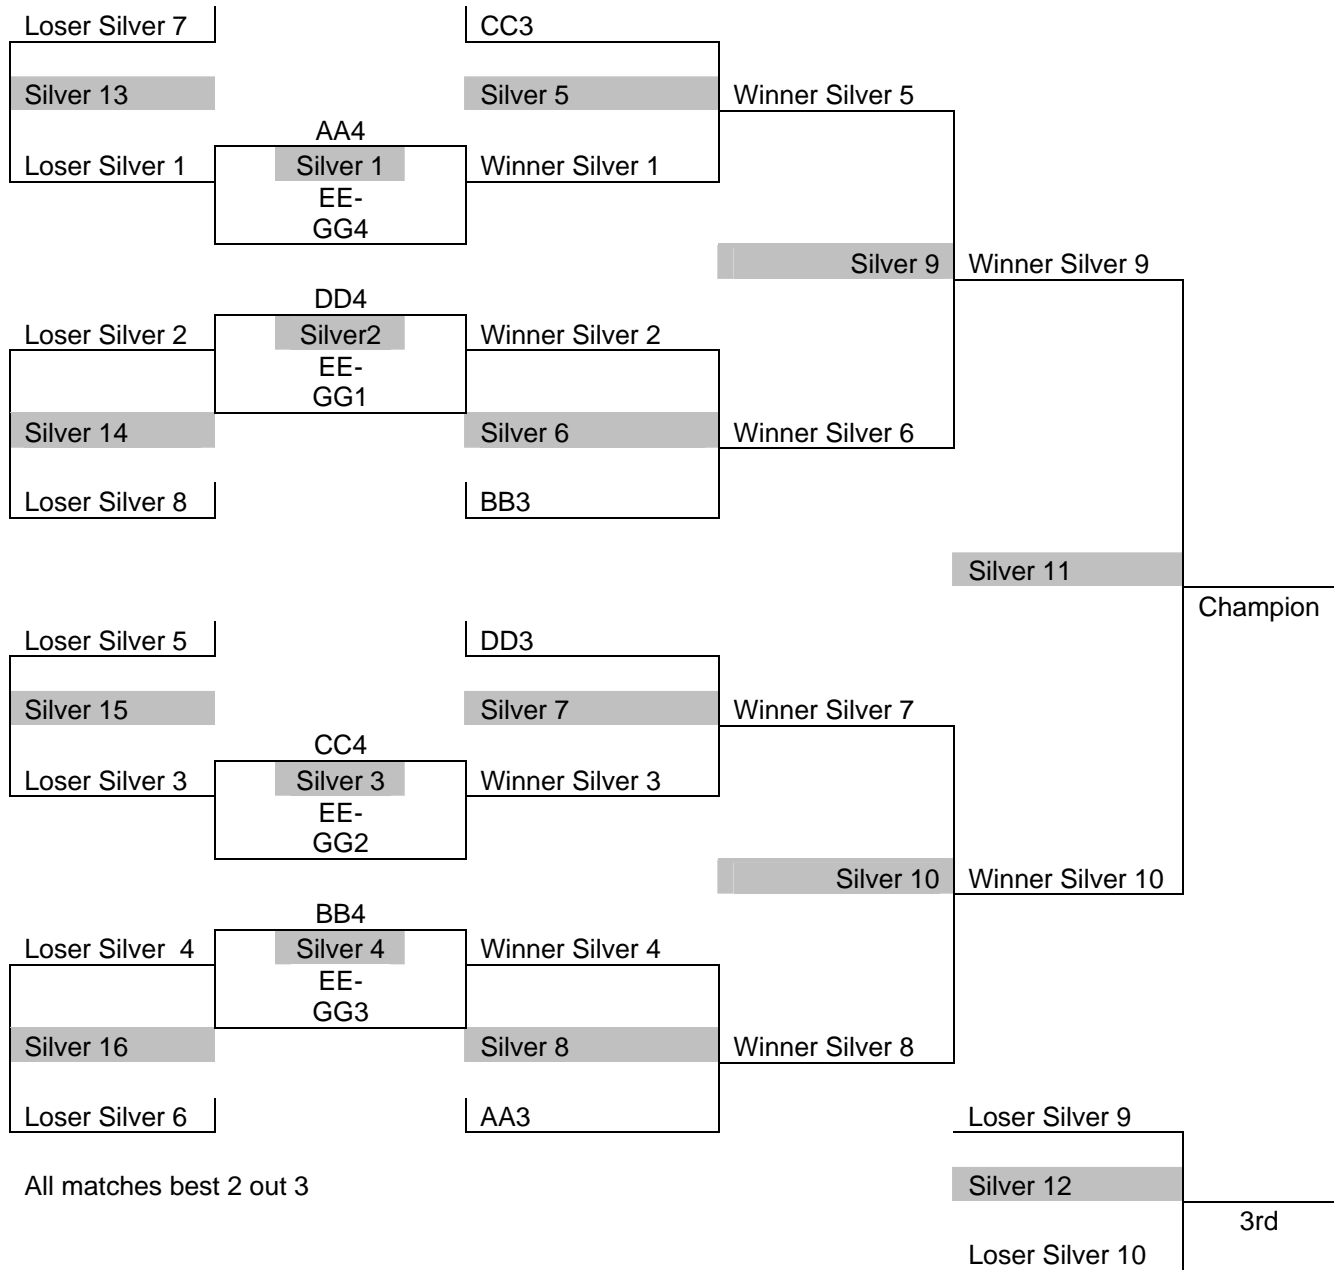

Silver Division Bracket