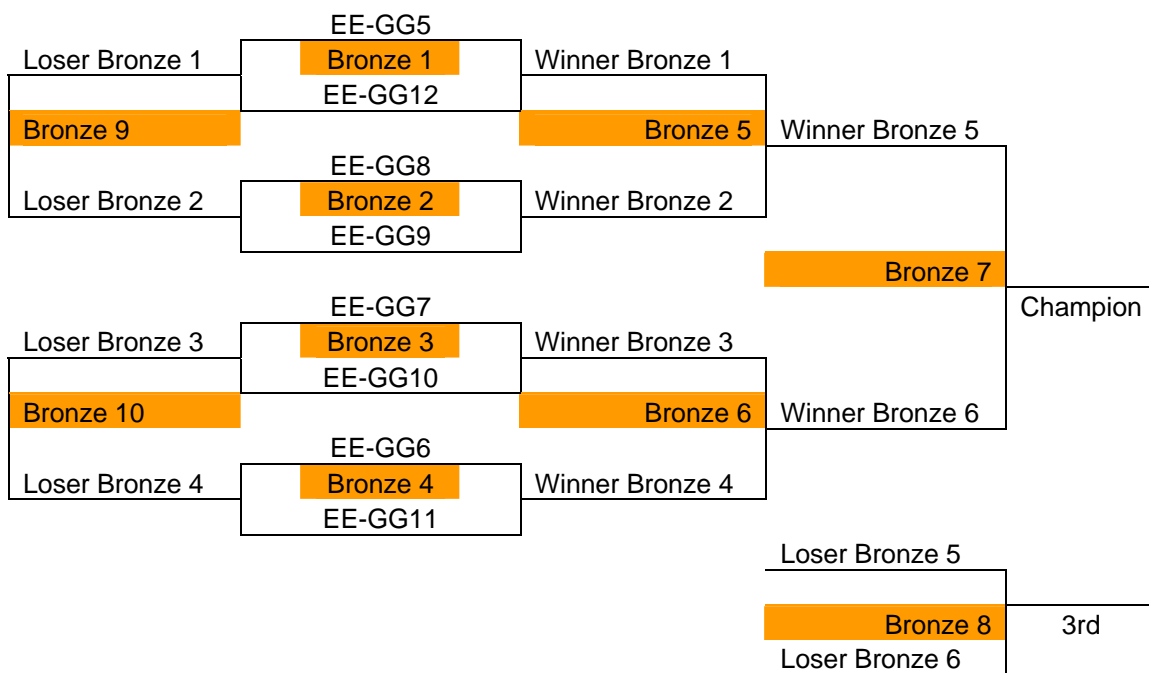

The first round matches of the Silver tournament will be played on Friday at the conclusion of pool play. This round will match the 4th place teams from pools AA, BB, CC, and DD against the top four teams from pools EE, FF, and GG. For determining the top four teams of pools EE, FF, and GG teams we will first look at the second round (EE, FF and GG) pool play W-L record, then the pool play point differential, if tied after this and the teams played head to head (during any pool play) we will place the head-to-head winner first, if not head-to-head or still tied, the team with the least points allowed during pool play will be placed first. If after all this, there will be a coin flip.

Silver Division Bracket

Saturday

Bronze Bracket Division (Quarter Finals at 8:00 AM)

The Bronze bracket tournament will be an 8 team bracket made up of remaining teams (teams not making the silver bracket) from the EE, FF and GG pools. For determining the placement of teams we will first look at the second round (EE, FF and GG) pool play W-L record, then the pool play point differential, if tied after this and the teams played head to head (during any pool play) we will place the head-to-head winner first, if not head-to-head or still tied, the team with the least points allowed during pool play will be placed first. If after all this, there will be a coin flip. All matches will be best 2 out of 3 with games 1 and 2 to 25 and game 3 to 15.

Bronze Bracket Division

All Matches best 2 out of 3

The Gold tournament will be an 8 team bracket made up of the 1st and 2nd place teams from the AA, BB, CC and DD pools. The tournament play will be best out of 5, with games 1 to 4 to 25, and game 5 to 15 for the quarter-finals, semi-finals and final. All other play will be best 2 out of 3 with games 1 and 2 to 25 and game 3 to 15.