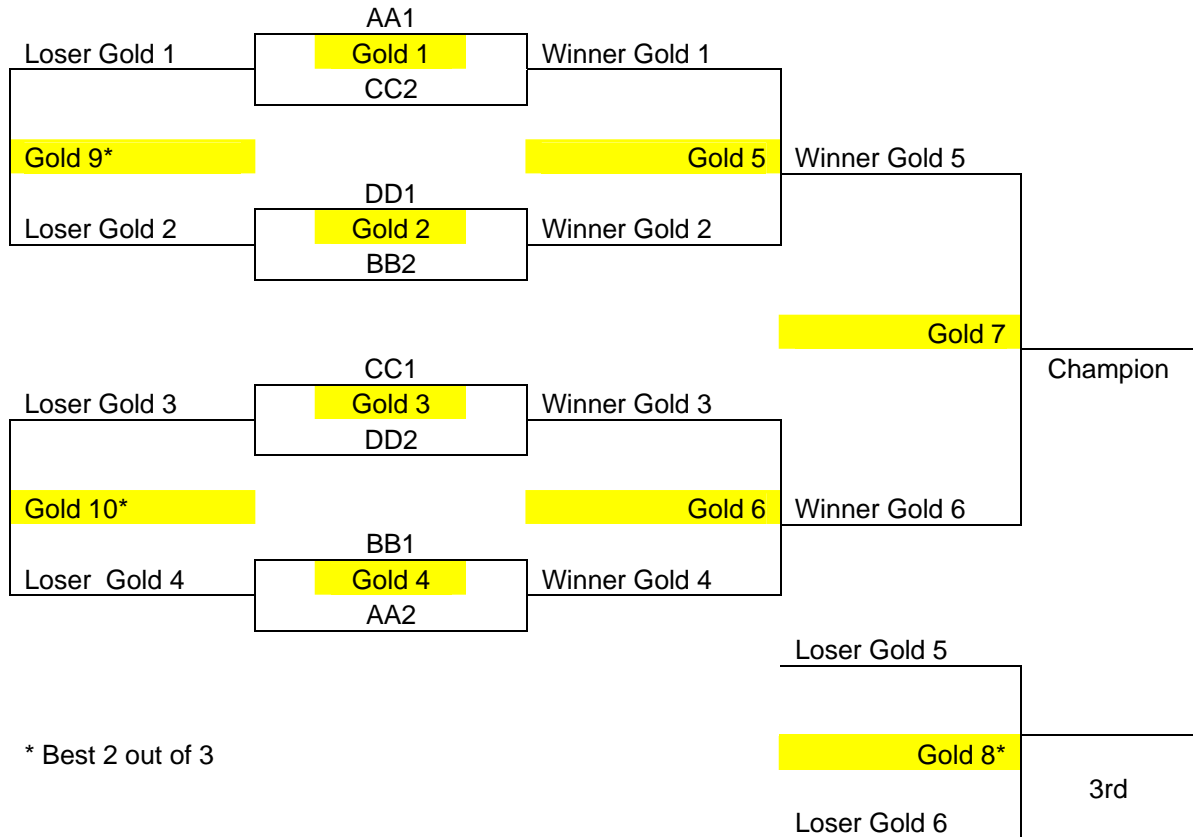

The Gold tournament will be an 8 team bracket made up of the 1st and 2nd place teams from the AA, BB, CC and DD pools. The tournament play will be best out of 5, with games 1 to 4 to 25, and game 5 to 15 for the quarter-finals, semi-finals and final. All other play will be best 2 out of 3 with games 1 and 2 to 25 and game 3 to 15.

Gold Bracket Division